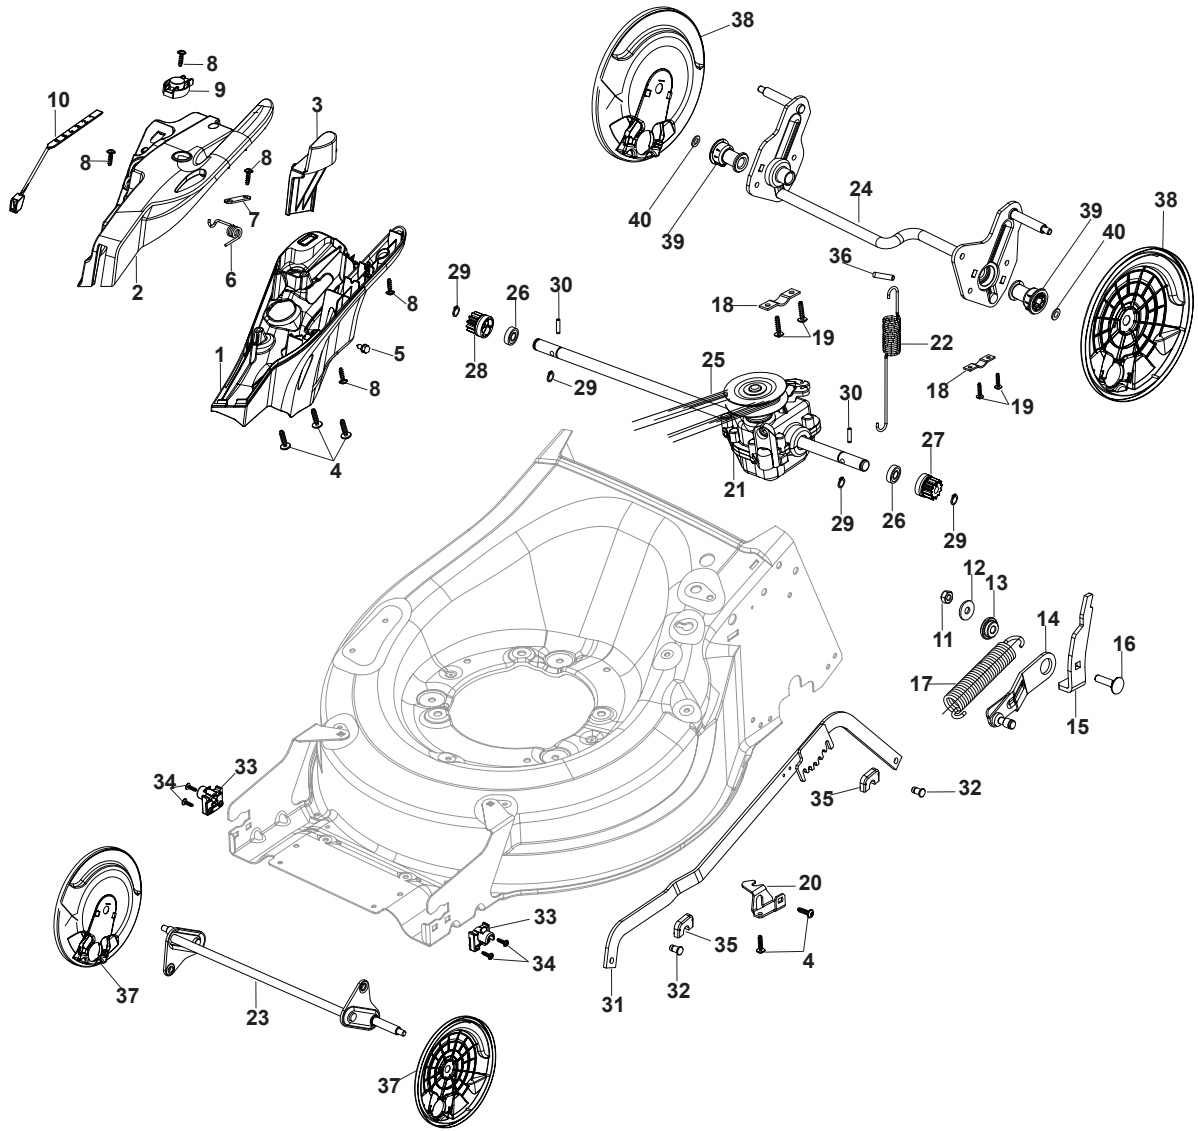

THIS INFORMATION IS NOT INTENDED FOR SALE OR RESALE, AND THIS NOTICE MUST REMAIN ON ALL COPIES.

Fig.	Q.ty	Part No	Description	Notes
1	1	381302881/0	Front Wheel Axle	
2	2	322785305/0	Support	
3	4	112728697/0	Screw	
4	1	322869695/0	Wheels Control Rod	
5	2	122519820/0	Pin	
6	2	112436051/0	Plate	
7	1	322778475/0	Bracket	
8	1	122450480/0	Spring	
9	1	122517873/0	Pin	
10	1	322055329/0	Cover	
11	1	112815270/0	Screw	
12	1	112523040/0	Washer	
13	2	112154510/0	Nut	
14	1	381302895/0	Rear Wheel Axle	
15	2	322545152/0	Plate	
16	4	112728698/0	Screw	
17	1	122446192/0	Spring	
18	1	122534131/0	Pin	
19	1	322322855/0	Wheels Adjusting Lever	
20	1	322394506/0	Knob	
21	5	112728699/0	Screw	
22	1	135063900/0	Belt	
23	1	322778473/0	Bracket	
24	1	122450478/0	Spring	
25	1	181003115/0	Gear Box	
26	2	122753000/0	Pin	
27	4	112608600/0	Seeger	
28	2	119216035/0	Bearing	
29	1	122570110/1	Pinion Right	
30	1	122570120/1	Pinion Left	
31	2	322042066/0	Bushing	
32	2	112521371/0	Washer	
33	2	322600205/1	Protection, Wheel	
34	2	322600247/0	Protection, Wheel	