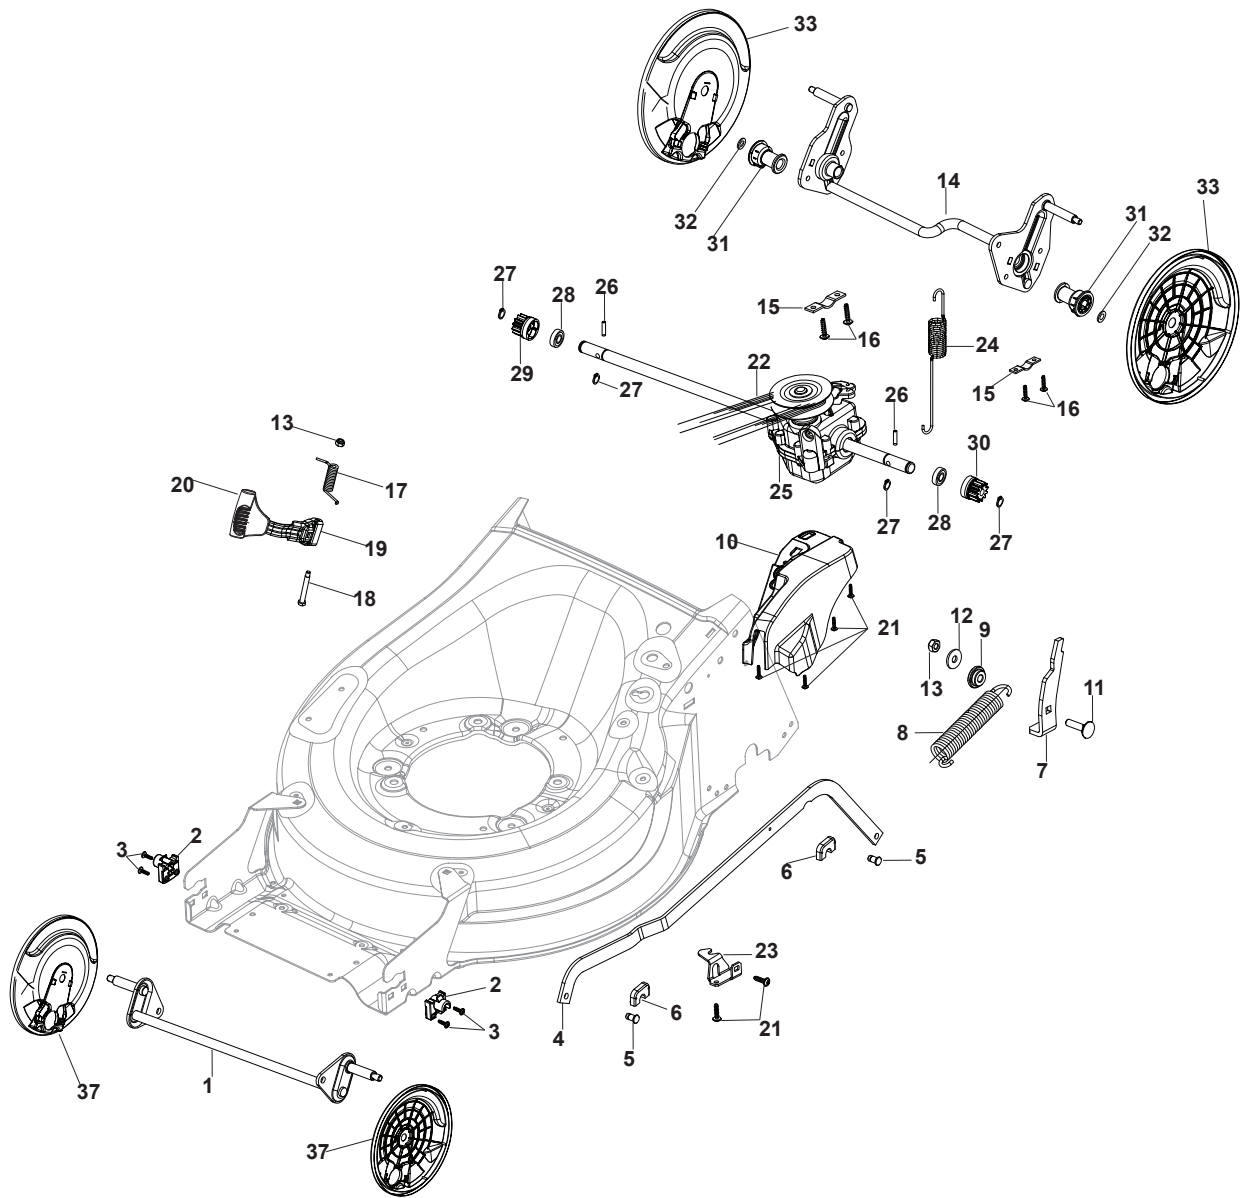

THIS INFORMATION IS NOT INTENDED FOR SALE OR RESALE, AND THIS NOTICE MUST REMAIN ON ALL COPIES.

Fig.	Q.ty	Part No	Description	Notes
1	1	381302881/0	Front Wheel Axle	
2	2	322785305/0	Support	
3	4	112728697/0	Screw	
4	1	322869695/0	Wheels Control Rod	
5	2	122519820/0	Pin	
6	2	112436051/0	Plate	
7	1	322778475/0	Bracket	
8	1	122450480/0	Spring	
9	1	122517873/0	Pin	
10	1	322055329/0	Cover	
11	1	112815270/0	Screw	
12	1	112523040/0	Washer	
13	2	112154510/0	Nut	
14	1	381302895/0	Rear Wheel Axle	
15	2	322545152/0	Plate	
16	4	112728698/0	Screw	
17	1	122446192/0	Spring	
18	1	122534131/0	Pin	
19	1	322322855/0	Wheels Adjusting Lever	
20	1	322394506/0	Knob	
21	5	112728699/0	Screw	
22	1	135063900/0	Belt	
23	1	322778473/0	Bracket	
24	1	122450478/0	Spring	
25	1	181003115/0	Gear Box	
26	2	122753000/0	Pin	
27	4	112608600/0	Seeger	
28	2	119216035/0	Bearing	
29	1	122570110/1	Pinion Right	
30	1	122570120/1	Pinion Left	
31	2	322042066/0	Bushing	
32	2	112521371/0	Washer	
33	2	322600205/1	Protection, Wheel	
34	2	322600247/0	Protection, Wheel	