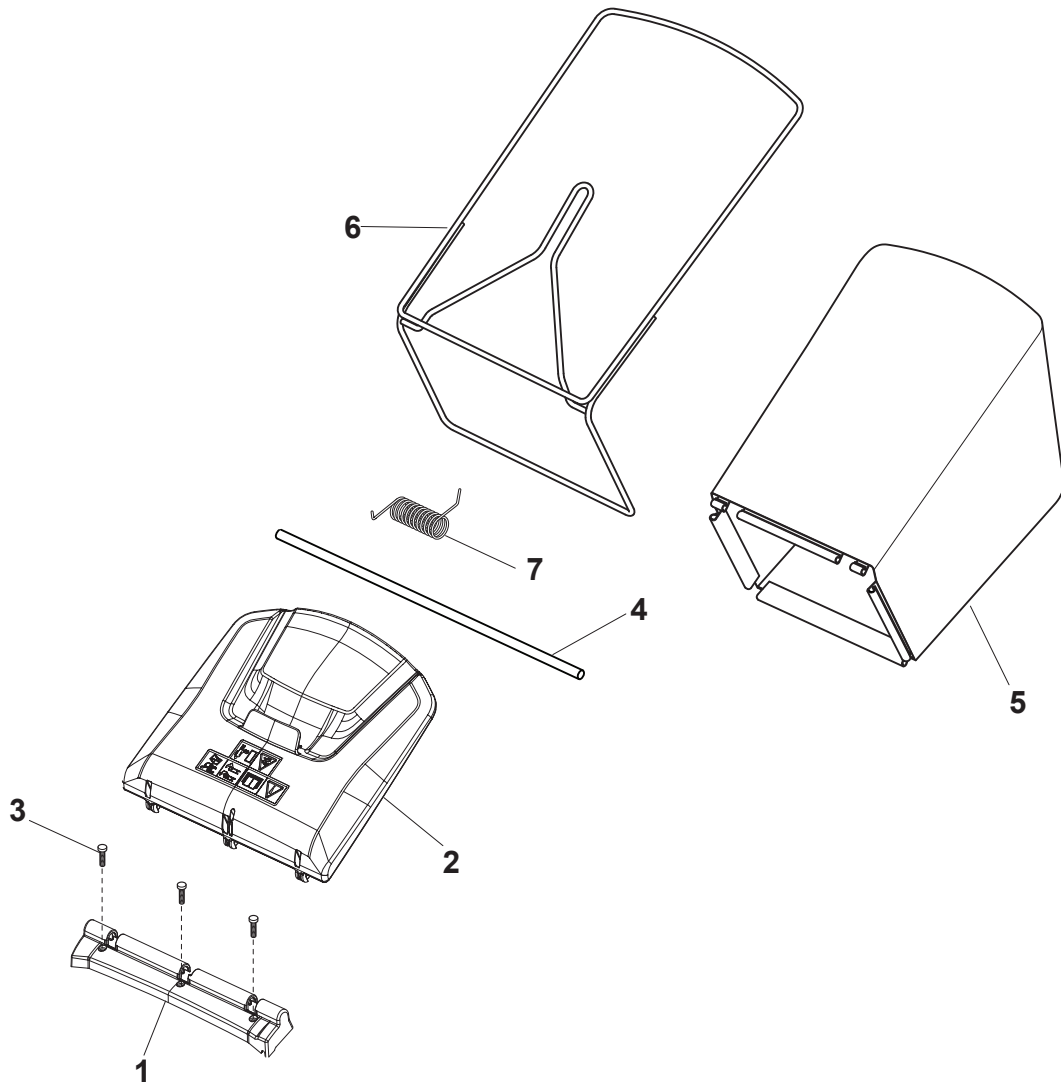

Fig.	Q.ty	Part No	Description	Notes
1	1	322109569/0	Black Stone Guard Support	
2	1	322600312/0	Stone Guard, White	
2	1	322600308/0	Stone Guard, Black	
3	3	112728697/0	Screw	
4	1	122517884/0	Pin	
5	1	181102350/0	Cancas GrassCatcher	
6	1	181006410/0	Fabric Box Frame	
7	1	122450479/0	Spring