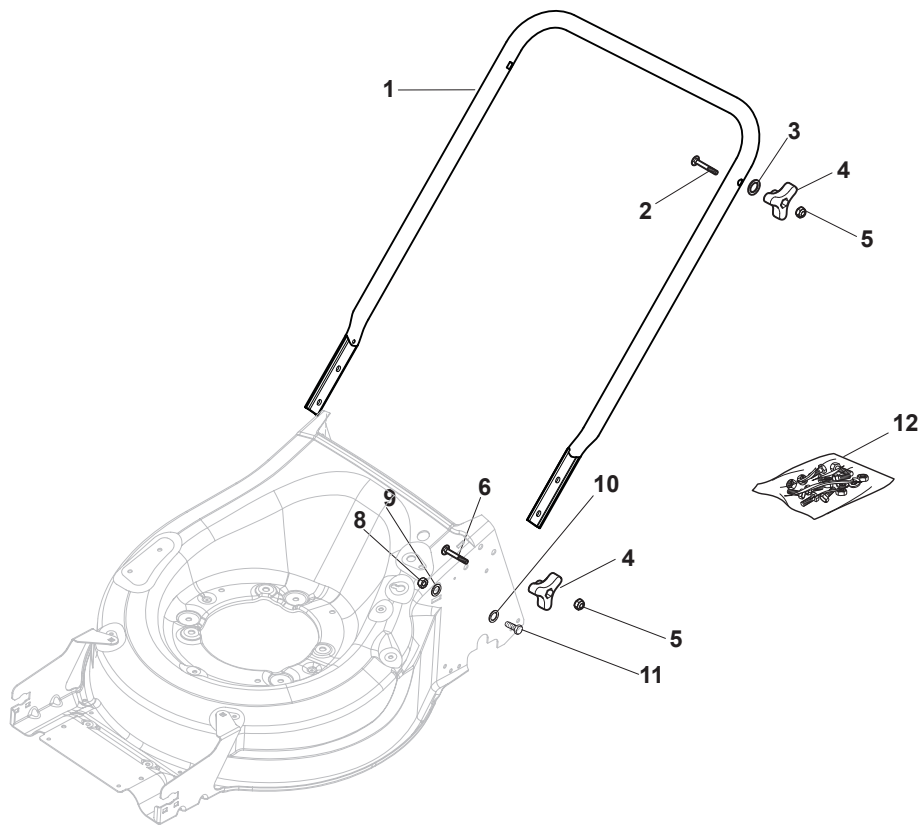

Fig.	Q.ty	Part No	Description	Notes
1	1	322055262/0	Lower Cover	
2	1	322055263/0	Upper Cover	
3	1	322602026/0	Button	
4	5	112728699/0	Screw	
5	1	125943004/0	Screw	
6	1	122450477/0	Spring	
7	1	322981471/1	Plate	
8	5	112728697/0	Screw	
9	1	322602027/0	Lens	
10	1	322602028/0	Visualizer	
11	1	112154510/0	Nut	
12	1	112523040/0	Washer	
13	1	122517873/0	Pin	
14	1	381003475/0	Lever, Height Adjustment	
15	1	322778475/0	Bracket	
16	1	112815270/0	Screw	
17	1	122450480/0	Spring	
18	2	322545152/0	Plate	
19	4	112728698/0	Screw	
20	1	322778473/0	Bracket	
21	1	181003114/0	Gear Box	
22	1	122450478/0	Spring	
23	1	381302881/0	Front Wheel Axle	
24	1	381302891/0	Rear Wheel Axle	
25	1	135063900/0	Belt	
26	2	119216035/0	Bearing	
27	1	122570110/1	Pinion Right	
28	1	122570120/1	Pinion Left	
29	4	112608600/0	Seeger	
30	2	122753000/0	Pin	
31	1	381002047/0	Wheels Control Rod	
32	2	122519820/0	Pin	
33	2	322785305/0	Support	
34	4	112728697/0	Screw	
35	2	112436051/0	Plate	
37	2	322600247/0	Protection, Wheel	
38	2	322600205/1	Protection, Wheel	
39	2	322042068/0	Bushing	
40	2	112521371/0	Washer	

Fig.	Q.ty	Part No	Description	Notes
1	1	322500111/0	Front Combi	
2	6	112728697/0	Screw	
3	2	112728699/0	Screw	
4	1	322055524/0	Insert	
5	1	322226215/0	Mask, Red	
6	1	322393742/0	Handle	
7	1	381004776/0	Red Deck	
7	1	381004777/0	Red Deck	Side Discharge

Fig.	Q.ty	Part No	Description	Notes
1	1	381006785/0	Handle Lower Part	Black
2	2	112819110/0	Screw	
3	2	122671651/0	Washer	
4	2	122399900/0	Knob	
5	2	112293200/0	Nut	
6	2	112818900/0	Screw	
8	2	112155000/0	Nut	
9	2	112521350/0	Washer	
10	2	112369500/0	Elastic Washer	
11	2	112760605/0	Screw	
12	1	381008730/0	Outfit	Black