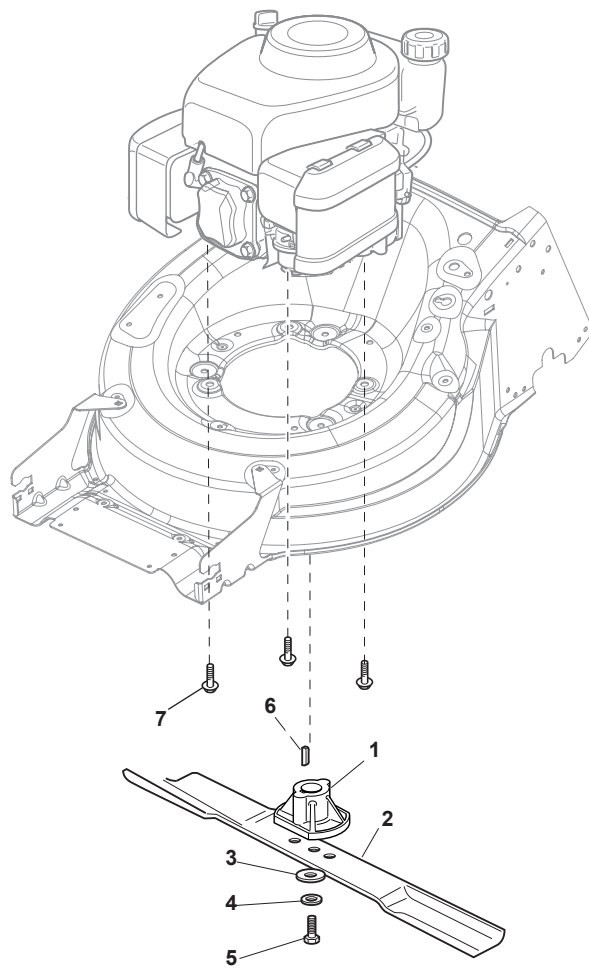

Fig.	Q.ty	Part No	Description	Notes
1	2	322110643/0	Hub Cap Grey	Grey
2	2	322110644/0	Hub Cap Grey	Grey
3	2	322110645/0	Hub Cap Grey	Grey
4	2	322110646/0	Hub Cap Grey	Grey

Fig.	Q.ty	Part No	Description	Notes
1	1	381005195/0	Bracket-Rh	
2	1	381005197/0	Bracket-Lh	
3	6	112727801/0	Screw	
4	2	322545213/0	Plate	
5	1	322600310/0	Rear door	Not for TR/E models
6	1	322108316/0	Conveyor	
7	6	112728699/0	Screw	
8	1	322060270/0	Carter Mulching	
9	2	112728530/0	Screw	
10	2	112154510/0	Nut	
11	2	112815200/0	Screw	
12	2	112521330/0	Washer	
13	1	119035000/0	Or Ring	
14	1	112728697/0	Screw	
15	1	322034002/0	Washing Connection	
16	1	322140245/0	Deflector	
17	1	112645708/0	Pin	

Fig.	Q.ty	Part No	Description	Notes
1	1	322108315/0	Conveyor	
2	1	322600309/0	Stone Guard, Black	
3	1	122450456/0	Spring	
4	2	112604896/0	Crown Fastener	
5	2	112727803/0	Screw	
6	1	322806639/0	Fulcrum Pin	
7	2	112154510/0	Nut	
8	1	122517869/1	Pin	
9	2	118203853/0	Screw	