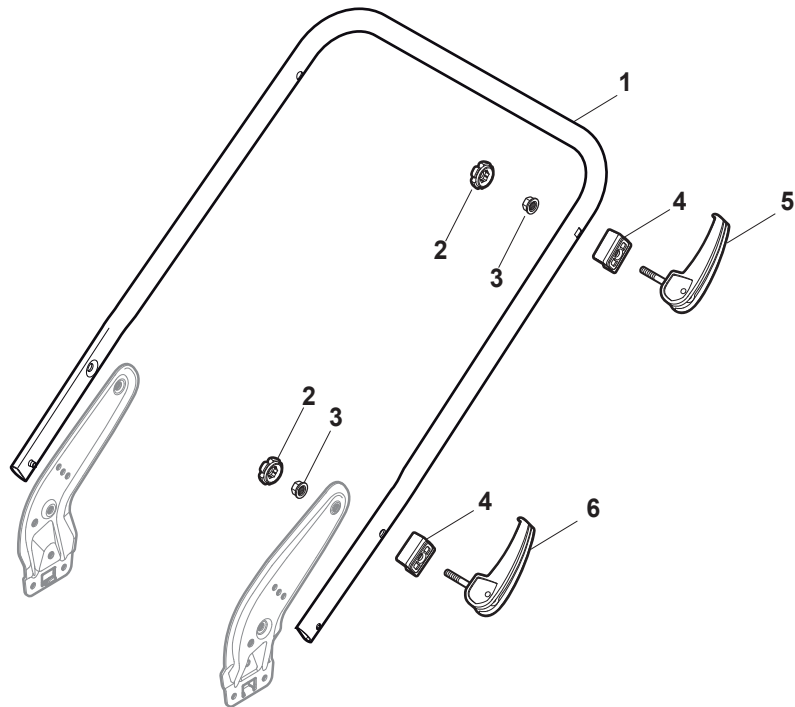

Fig.	Q.ty	Part No	Description	Notes
1	1	322055262/0	Lower Cover	
2	1	322055263/0	Upper Cover	
3	1	322602026/0	Button	
4	5	112728699/0	Screw	
5	1	125943004/0	Screw	
6	1	122450477/0	Spring	
7	1	322981471/1	Plate	
8	5	112728697/0	Screw	
9	1	322602027/0	Lens	
10	1	322602028/0	Visualizer	
11	1	112154510/0	Nut	
12	1	112523040/0	Washer	
13	1	122517873/0	Pin	
14	1	381003475/0	Lever, Height Adjustment	
15	1	322778475/0	Bracket	
16	1	112815270/0	Screw	
17	1	122450480/0	Spring	
18	2	322545152/0	Plate	
19	4	112728698/0	Screw	
20	1	322778473/0	Bracket	
21	1	181003114/0	Gear Box	
22	1	122450478/0	Spring	
23	1	381302881/0	Front Wheel Axle	
24	1	381302891/0	Rear Wheel Axle	
25	1	135063900/0	Belt	
26	2	119216035/0	Bearing	
27	1	122570110/1	Pinion Right	
28	1	122570120/1	Pinion Left	
29	4	112608600/0	Seeger	
30	2	122753000/0	Pin	
31	1	381002047/0	Wheels Control Rod	
32	2	122519820/0	Pin	
33	2	322785305/0	Support	
34	4	112728697/0	Screw	
35	2	112436051/0	Plate	
37	2	322600247/0	Protection, Wheel	
38	2	322600205/1	Protection, Wheel	
39	2	322042068/0	Bushing	
40	2	112521371/0	Washer	

Fig.	Q.ty	Part No	Description	Notes
1	1	322500111/0	Front Combi	
2	6	112728697/0	Screw	
3	2	112728699/0	Screw	
4	1	322055524/0	Insert	
5	1	322226215/0	Mask, Red	
6	1	322393742/0	Handle	
7	1	381004776/0	Red Deck	
7	1	381004777/0	Red Deck	Side Discharge

Fig.	Q.ty	Part No	Description	Notes
1	1	381006785/0	Handle Lower Part	Black
2	2	112819110/0	Screw	
3	2	122671651/0	Washer	
4	2	122399900/0	Knob	
5	2	112293200/0	Nut	
6	2	112818900/0	Screw	
8	2	112155000/0	Nut	
9	2	112521350/0	Washer	
10	2	112369500/0	Elastic Washer	
11	2	112760605/0	Screw	
12	1	381008730/0	Outfit	Black