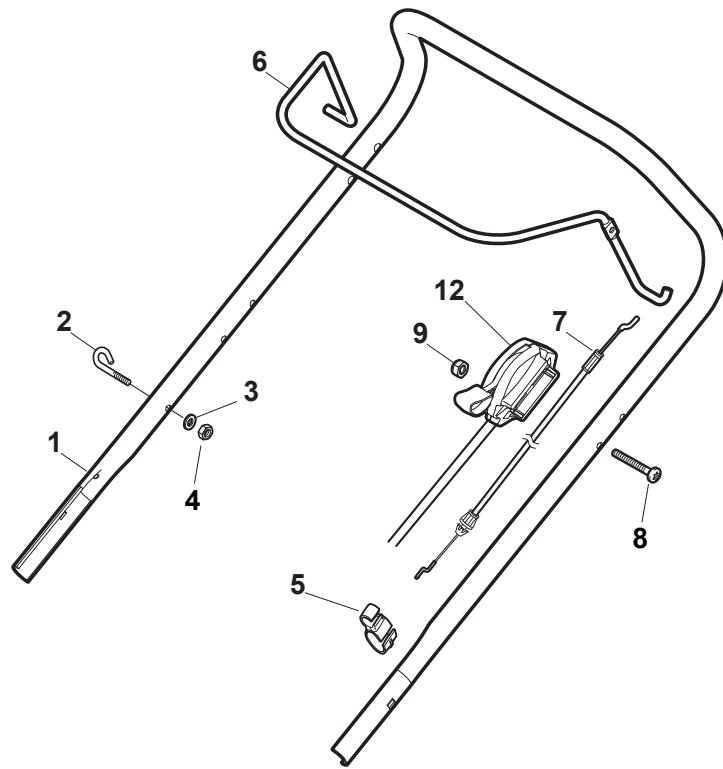

Fig.	Q.ty	Part No	Description	Notes
1	1	381006785/0	Handle Lower Part	Black
2	2	112819110/0	Screw	
3	2	122671651/0	Washer	
4	2	122399900/0	Knob	
5	2	112293200/0	Nut	
6	2	112818900/0	Screw	
8	2	112155000/0	Nut	
9	2	112521350/0	Washer	
10	2	112369500/0	Elastic Washer	
11	2	112760605/0	Screw	
12	1	381008730/0	Outfit	Black

MP1 504 WQE

WBH Petrol Steel Handle, Lower Part

Issue 11 - 2015

Fig.	Q.ty	Part No	Description	Notes
1	1	381007563/0	Lower handle	
2	4	122131750/0	Nut	
3	4	322399835/0	Knob	
4	4	322680016/0	Washer	
5	2	381103350/0	Handle	Black
6	2	381003253/0	Handle	Black