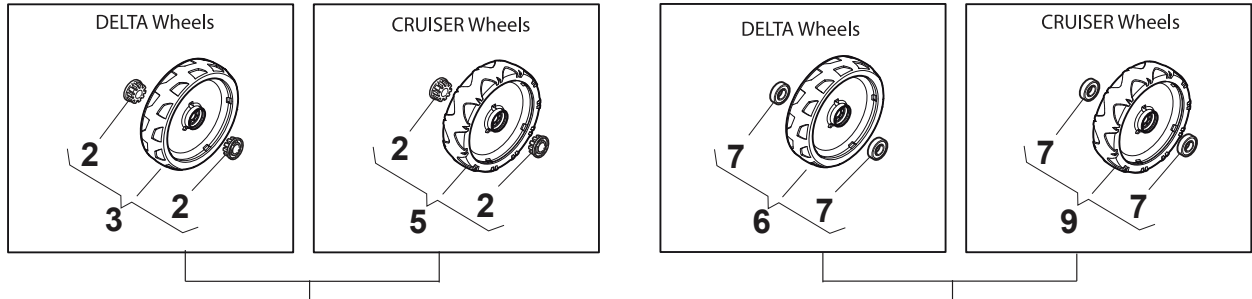

Bushing - Ø180

Ball Bearing - Ø180

Bushing - Ø240

Ball Bearing - Ø240

Fig.	Q.ty	Part No	Description	Notes
1	2	381007443/1	Wheel	
2	8	322042064/0	Bushing	
4	2	381007446/1	Wheel	
7	8	119216035/0	Bearing	
9	2	381007450/1	Wheel	
3	2	381007442/1	Wheel	
5	2	381007444/1	Wheel	
6	2	381007448/1	Wheel	
8	2	381007449/1	Wheel	
10	2	381007456/1	Wheel