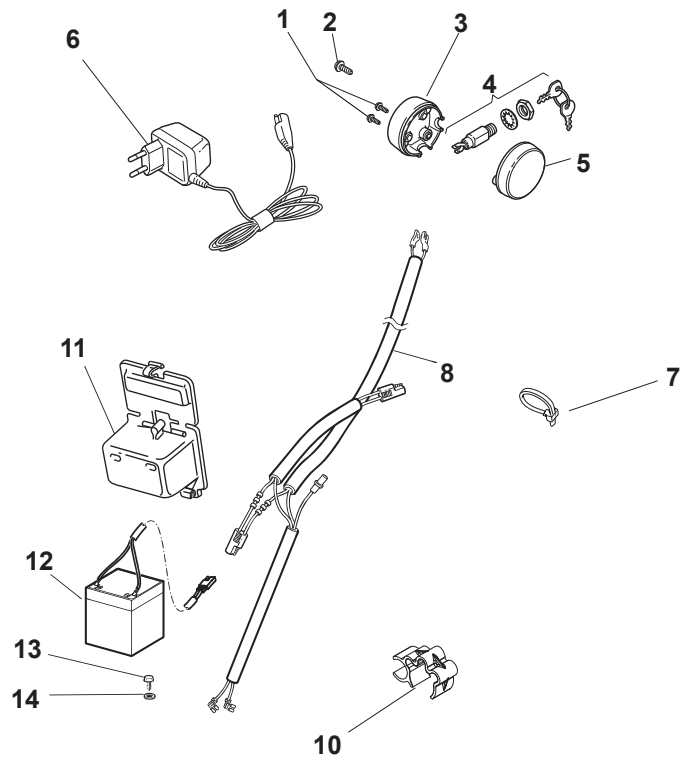

Fig.	Q.ty	Part No	Description	Notes
1	1	381006739/1	Handle, Upper Part	without Sponge
1	1	381006745/1	Handle, Upper Part with sponge handgrip	with Sponge
2	1	122430313/0	Guide Spring	
3	1	112521330/0	Washer	
4	1	112154510/0	Nut	
5	1	118390020/0	Conduit Clip Caproeurope	
6	1	181003363/1	Lever, Engine Brake Black	Black
6	1	381003365/0	Lever, Engine Brake Yellow	Yellow
7	1	181030053/0	Cable, Thread Engine Brake	Handle w/Lever - For B&S 675-750 Engine
7	1	181030053/0	Cable, Thread Engine Brake	Handle w/Knob - For B&S 675
7	1	181030054/0	Cable, Thread Engine Brake	Handle w/Knob - For WBE 140 Engine
7	1	181030054/0	Cable, Thread Engine Brake	Handle w/Lever - For B&S 675E Engine
7	1	181030057/0	Cable, Thread Engine Brake	Handle w/Lever - For B&S 675-750-775 Engine
7	1	181030057/0	Cable, Thread Engine Brake	Handle w/Knob - For B&S 675E
7	1	181030070/0	Cable, Thread Engine Brake	Handle w/Knob - For Honda Engine MP1 55
7	1	181030070/0	Cable, Thread Engine Brake	Handle w/Knob - For WBE0702 Engine
7	1	181030070/0	Cable, Thread Engine Brake	Handle w/Knob - For B&S 625E-850 Engine
7	1	181030087/0	Cable, Thread Engine Brake	Handle w/Knob - For B&S 750-775 Engine
7	1	181030088/0	Cable, Thread Engine Brake	Handle w/Knob - For B&S 550E-625E-675 Engine
7	1	181030088/0	Cable, Thread Engine Brake	Handle w/Knob - For Honda Engine MP1 50
7	1	181030105/0	Cable, Thread Engine Brake	Handle w/Lever - For WBE 140 Engine
7	1	181030106/0	Cable, Thread Engine Brake	Handle w/Lever - For B&S 550E-625E-850 Engine
7	1	181030106/0	Cable, Thread Engine Brake	Handle w/Lever - For WBE0702 Engine
7	1	181030106/0	Cable, Thread Engine Brake	Handle w/Lever - For Honda Engine
8	1	112727783/0	Screw	
9	1	112154510/0	Nut	
12	1	322551640/0	Plate	