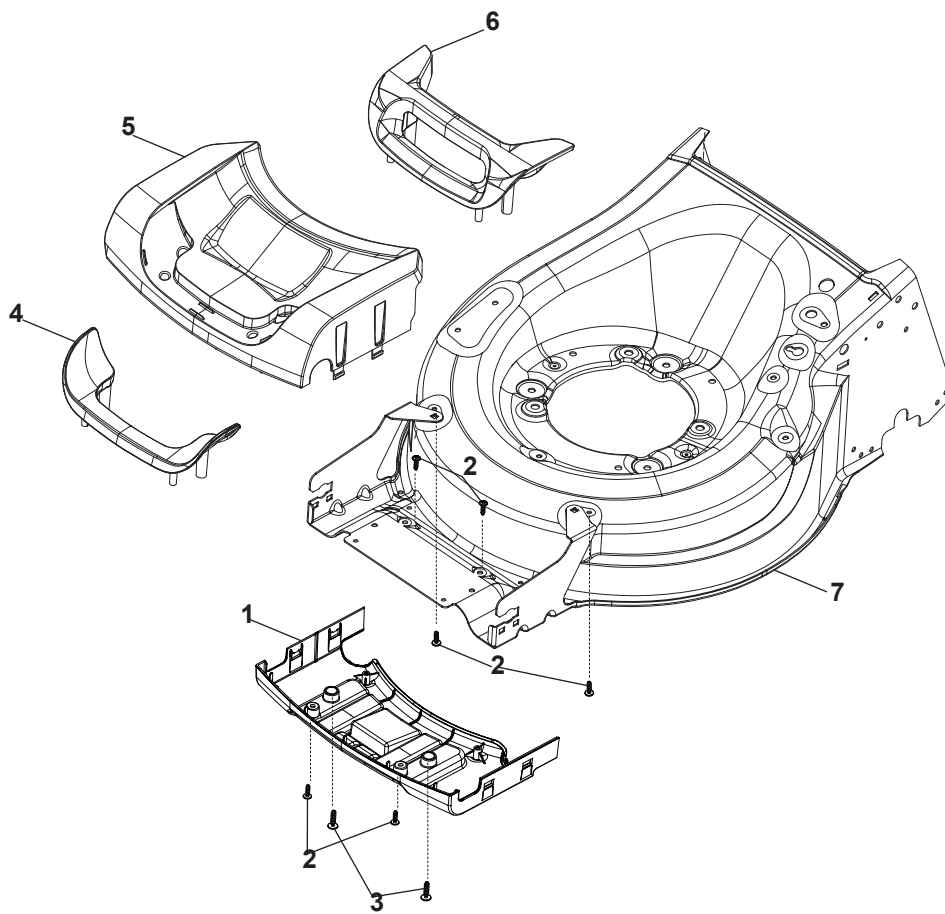

Fig.	Q.ty	Part No	Description	Notes
1	1	322500111/0	Front Combi	
2	6	112728697/0	Screw	
3	2	112728699/0	Screw	
4	1	322055524/0	Insert	
5	1	322226215/0	Mask, Red	
6	1	322393742/0	Handle	
7	1	381004776/0	Red Deck	
7	1	381004777/0	Red Deck	Side Discharge