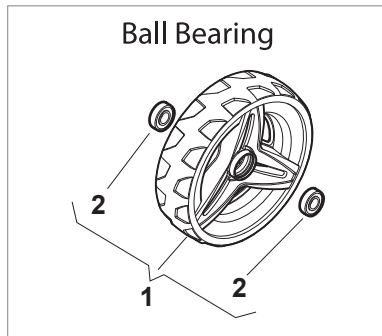

DELTA Wheel (Pierced)

MP1 504 WQE

WBH Petrol Steel **Wheels and Hub Caps**

Issue 11 - 2015

Fig.	Q.ty	Part No	Description	Notes
1	4	381007477/0	Wheel	
2	8	119216035/0	Bearing	
3	4	322110640/0	Hub Cap Grey