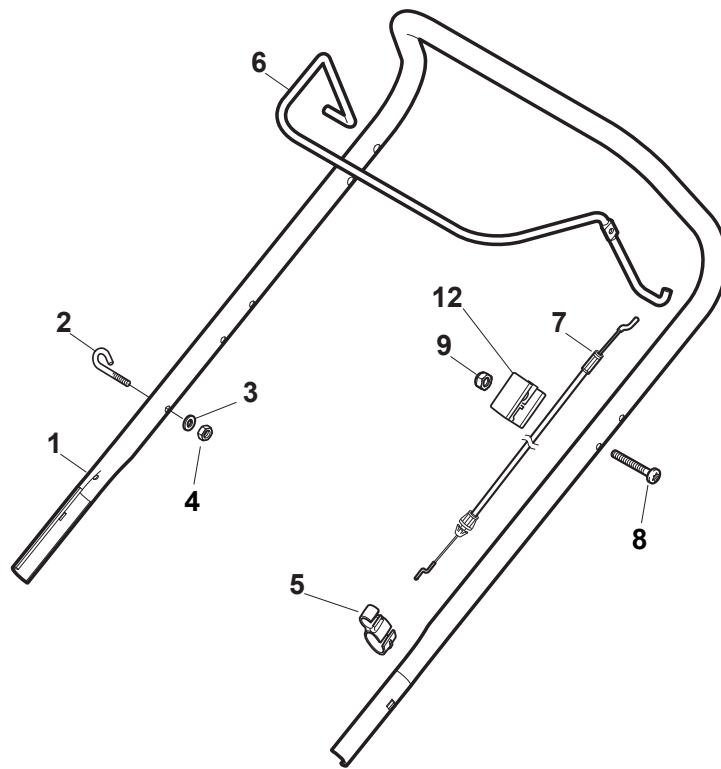

Fig.	Q.ty	Part No	Description	Notes
1	1	381006739/1	Handle, Upper Part	without Sponge
1	1	381006745/1	Handle, Upper Part with sponge handgrip	with Sponge
2	1	122430313/0	Guide Spring	
3	1	112521330/0	Washer	
4	1	112154510/0	Nut	
5	1	118390020/0	Conduit Clip Caproeurope	
6	1	181003363/1	Lever, Engine Brake Black	Black
6	1	381003365/0	Lever, Engine Brake Yellow	Yellow
7	1	181030053/0	Cable, Thread Engine Brake	Handle w/Lever - For B&S 675-750 Engine
7	1	181030053/0	Cable, Thread Engine Brake	Handle w/Knob - For B&S 675
7	1	181030054/0	Cable, Thread Engine Brake	Handle w/Knob - For WBE 140 Engine
7	1	181030054/0	Cable, Thread Engine Brake	Handle w/Lever - For B&S 675E Engine
7	1	181030057/0	Cable, Thread Engine Brake	Handle w/Lever - For B&S 675-750-775 Engine
7	1	181030057/0	Cable, Thread Engine Brake	Handle w/Knob - For B&S 675E
7	1	181030070/0	Cable, Thread Engine Brake	Handle w/Knob - For Honda Engine MP1 55
7	1	181030070/0	Cable, Thread Engine Brake	Handle w/Knob - For WBE0702 Engine
7	1	181030070/0	Cable, Thread Engine Brake	Handle w/Knob - For B&S 625E-850 Engine
7	1	181030087/0	Cable, Thread Engine Brake	Handle w/Knob - For B&S 750-775 Engine
7	1	181030088/0	Cable, Thread Engine Brake	Handle w/Knob - For B&S 550E-625E-675 Engine
7	1	181030088/0	Cable, Thread Engine Brake	Handle w/Knob - For Honda Engine MP1 50
7	1	181030105/0	Cable, Thread Engine Brake	Handle w/Lever - For WBE 140 Engine
7	1	181030106/0	Cable, Thread Engine Brake	Handle w/Lever - For B&S 550E-625E-850 Engine
7	1	181030106/0	Cable, Thread Engine Brake	Handle w/Lever - For WBE0702 Engine
7	1	181030106/0	Cable, Thread Engine Brake	Handle w/Lever - For Honda Engine
8	1	112727783/0	Screw	
9	1	112154510/0	Nut	
12	1	322551640/0	Plate