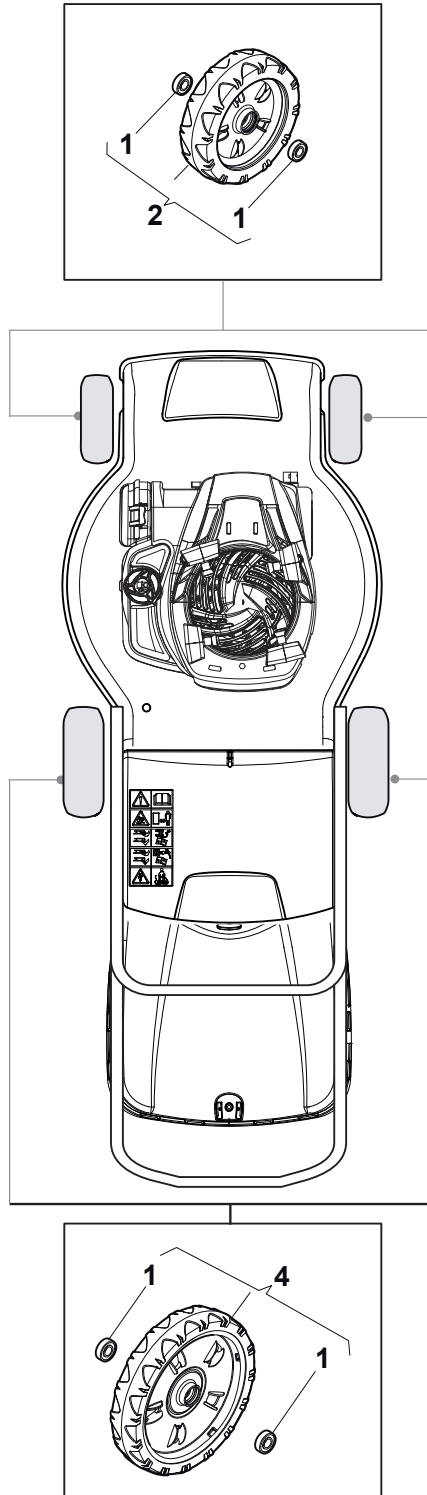

Ball Bearing Ø200 - Wheels NTD

Ball Bearing Ø280 - Wheels NTD

MP1 504 WQE

WBH Petrol Steel **Wheels and Hub Caps**

Issue 11 - 2015

Fig.	Q.ty	Part No	Description	Notes
1	8	119216035/0	Bearing	
2	4	381007416/2	Wheel	
4	2	381007417/2	Wheel