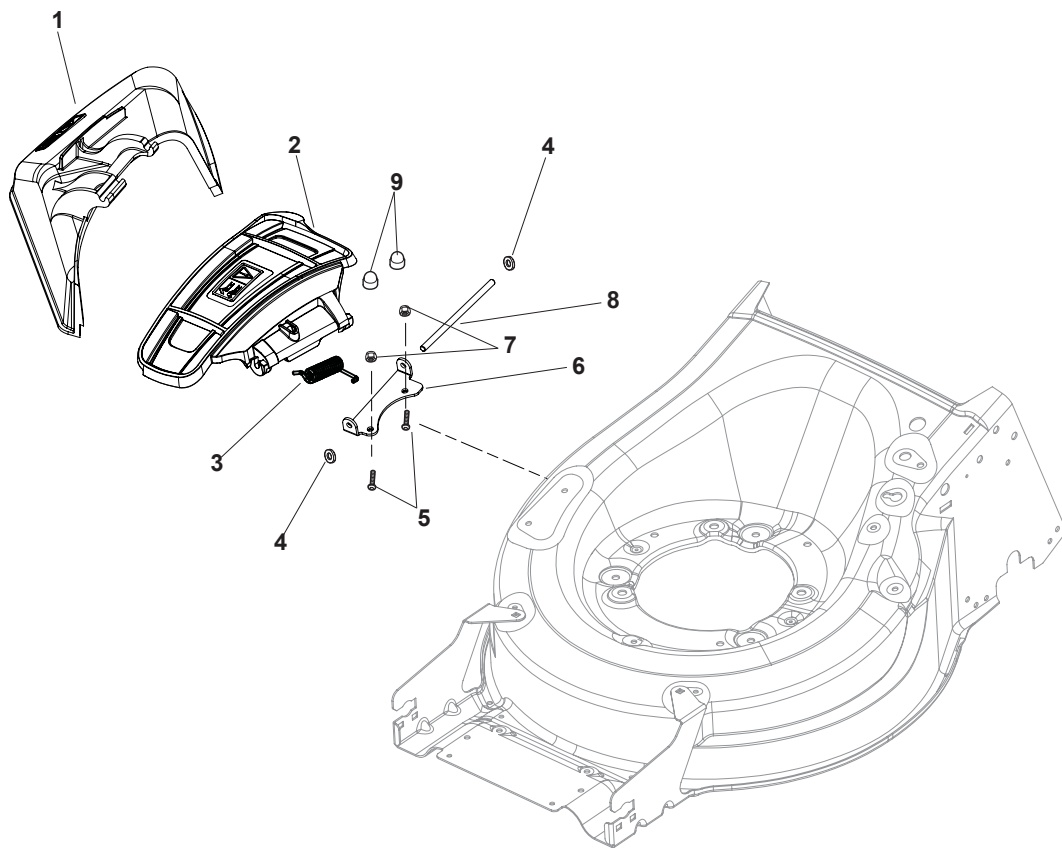

Fig.	Q.ty	Part No	Description	Notes
1	2	322110643/0	Hub Cap Grey	Grey
2	2	322110644/0	Hub Cap Grey	Grey
3	2	322110645/0	Hub Cap Grey	Grey
4	2	322110646/0	Hub Cap Grey	Grey

Fig.	Q.ty	Part No	Description	Notes
1	1	381005195/0	Bracket-Rh	
2	1	381005197/0	Bracket-Lh	
3	6	112727801/0	Screw	
4	2	322545213/0	Plate	
5	1	322600310/0	Rear door	Not for TR/E models
6	1	322108316/0	Conveyor	
7	6	112728699/0	Screw	
8	1	322060270/0	Carter Mulching	
9	2	112728530/0	Screw	
10	2	112154510/0	Nut	
11	2	112815200/0	Screw	
12	2	112521330/0	Washer	
13	1	119035000/0	Or Ring	
14	1	112728697/0	Screw	
15	1	322034002/0	Washing Connection	
16	1	322140245/0	Deflector	
17	1	112645708/0	Pin	

Fig.	Q.ty	Part No	Description	Notes
1	1	322108315/0	Conveyor	
2	1	322600309/0	Stone Guard, Black	
3	1	122450456/0	Spring	
4	2	112604896/0	Crown Fastener	
5	2	112727803/0	Screw	
6	1	322806639/0	Fulcrum Pin	
7	2	112154510/0	Nut	
8	1	122517869/1	Pin	
9	2	118203853/0	Screw	