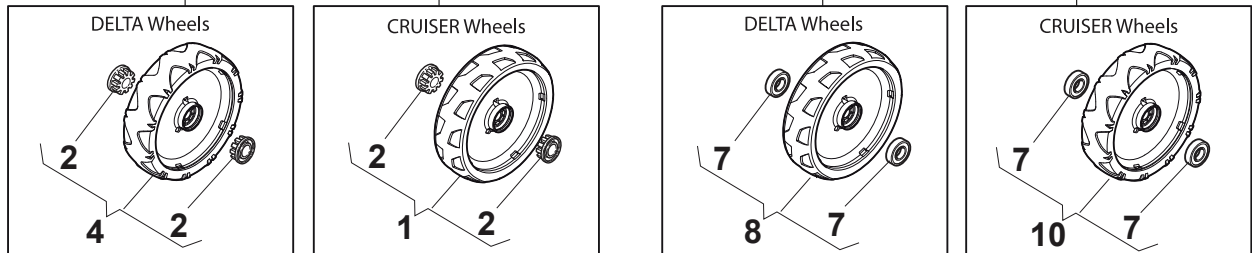

Bushing - Ø180

Ball Bearing - Ø180

Bushing - Ø240

Ball Bearing - Ø240

Fig.	Q.ty	Part No	Description	Notes
1	2	381007443/1	Wheel	
2	8	322042064/0	Bushing	
4	2	381007446/1	Wheel	
7	8	119216035/0	Bearing	
9	2	381007450/1	Wheel	
3	2	381007442/1	Wheel	
5	2	381007444/1	Wheel	
6	2	381007448/1	Wheel	
8	2	381007449/1	Wheel	
10	2	381007456/1	Wheel