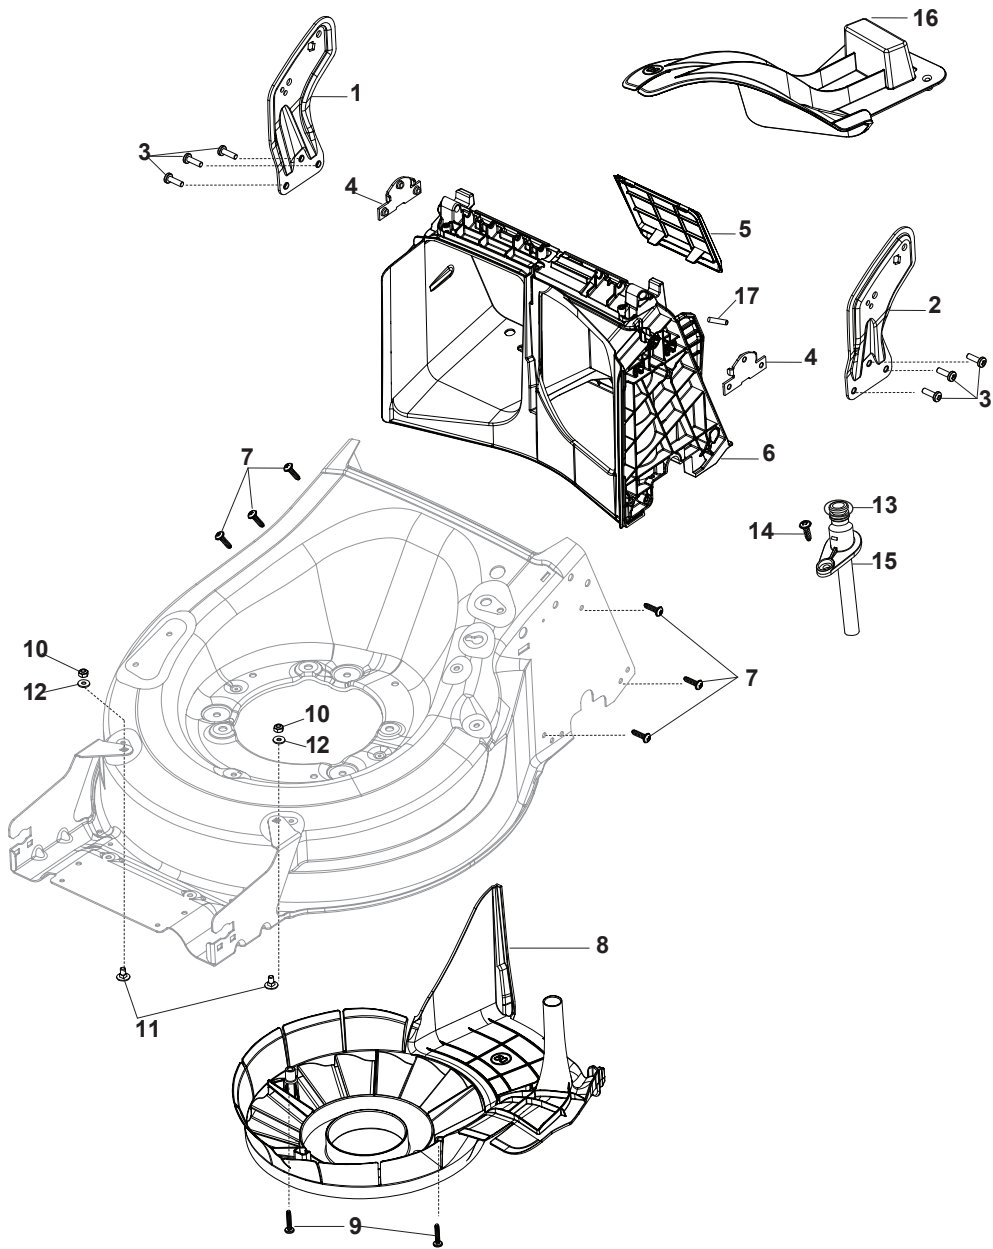

Ball Bearing Ø200 - Wheels NTD

Ball Bearing Ø280 - Wheels NTD

MP1 504 WQE

WBH Petrol Steel **Wheels and Hub Caps**

Issue 11 - 2015

Fig.	Q.ty	Part No	Description	Notes
1	8	119216035/0	Bearing	
2	4	381007416/2	Wheel	
4	2	381007417/2	Wheel	

Fig.	Q.ty	Part No	Description	Notes
1	2	322110643/0	Hub Cap Grey	Grey
2	2	322110644/0	Hub Cap Grey	Grey
3	2	322110645/0	Hub Cap Grey	Grey
4	2	322110646/0	Hub Cap Grey	Grey

Fig.	Q.ty	Part No	Description	Notes
1	1	381005195/0	Bracket-Rh	
2	1	381005197/0	Bracket-Lh	
3	6	112727801/0	Screw	
4	2	322545213/0	Plate	
5	1	322600310/0	Rear door	Not for TR/E models
6	1	322108316/0	Conveyor	
7	6	112728699/0	Screw	
8	1	322060270/0	Carter Mulching	
9	2	112728530/0	Screw	
10	2	112154510/0	Nut	
11	2	112815200/0	Screw	
12	2	112521330/0	Washer	
13	1	119035000/0	Or Ring	
14	1	112728697/0	Screw	
15	1	322034002/0	Washing Connection	
16	1	322140245/0	Deflector	
17	1	112645708/0	Pin	

Fig.	Q.ty	Part No	Description	Notes
1	1	322108315/0	Conveyor	
2	1	322600309/0	Stone Guard, Black	
3	1	122450456/0	Spring	
4	2	112604896/0	Crown Fastener	
5	2	112727803/0	Screw	
6	1	322806639/0	Fulcrum Pin	
7	2	112154510/0	Nut	
8	1	122517869/1	Pin	
9	2	118203853/0	Screw	